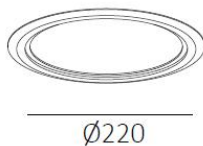

DL3541

30W Fixed Round Commercial Downlight

Description

Deep recessed & slim trim;
Interchangeable baffle in various finishing;
IP54 ingress protection;
Ultra low-glare;

Finish

Black/White

Material

Aluminium

165-210mm

165mm

200-210mm
5-25mm

TECHNICAL CHARACTERISTICS

Light source

Light source: Citizen 1205
Output (W): 25.2W (700mA, 36V)
Total power consumption (W): 30W
Color temperature: 2700K/3000K/4000K
CRI: ≥90
Photobiological risk: RG1
Real Lumen: 2245 lm
Qty Leds: 1
Lm/Real W: 81.64lm
Life Time: 50.000h L90B10
MacAdam steps: 3
UGR: <19

h(m)	E(lx)	Ø(m)
1	2717	Ø1.08
2	679.3	Ø2.16
3	304.9	Ø3.24
4	169.8	Ø4.32
5	108.7	Ø5.40

The photograph may not match the reference exactly. Please read the product description to identify the finish.