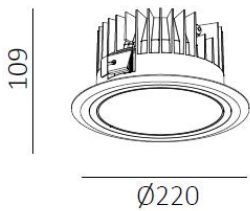

DL3541

30W Fixed Round Commercial Downlight

Description

Deep recessed & slim trim;
Interchangeable baffle in various finishing;
IP54 ingress protection;
Ultra low-glare;

Finish

Black/White

Material

Aluminium

165-210mm

165mm

200-210mm
5-25mm

TECHNICAL CHARACTERISTICS

Light source

Light source: Citizen 1205
Output (W): 25.2W (700mA, 36V)
Total power consumption (W): 30W
Color temperature: 2700K/3000K/4000K
CRI: ≥90
Photobiological risk: RG1
Real Lumen: 2245 lm
Qty Leds: 1
Lm/Real W: 81.64lm
Life Time: 50.000h L90B10
MacAdam steps: 3
UGR: <19

h(m)	E(lx)	Ø(m)
1	2717	Ø1.08
2	679.3	Ø2.16
3	304.9	Ø3.24
4	169.8	Ø4.32
5	108.7	Ø5.40

The photograph may not match the reference exactly. Please read the product description to identify the finish.