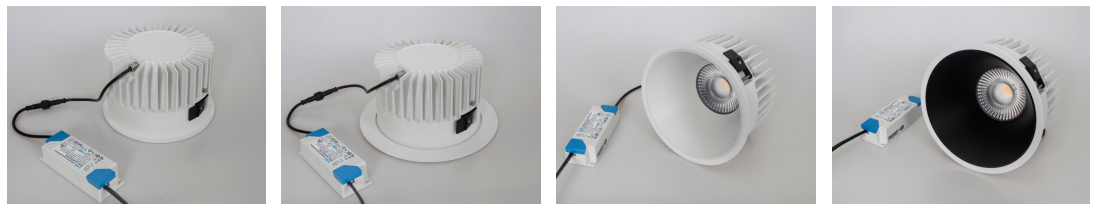

DL3541

30W Fixed Round Commercial Downlight

Description

Deep recessed & slim trim;
Interchangeable baffle in various finishing;
IP54 ingress protection;
Ultra low-glare;

Finish

Black/White

Material

Aluminium

165-210mm

165mm

200-210mm
5-25mm

TECHNICAL CHARACTERISTICS

Light source

Light source: Citizen 1205
Output (W): 25.2W (700mA, 36V)
Total power consumption (W): 30W
Color temperature: 2700K/3000K/4000K
CRI: ≥90
Photobiological risk: RG1
Real Lumen: 2245 lm
Qty Leds: 1
Lm/Real W: 81.64lm
Life Time: 50.000h L90B10
MacAdam steps: 3
UGR: <19

GEAR

This product is supplied without gear
Boke non dimmable driver or dali
dimmable driver is recommended

Luminaire

Downlight suitable for indoor area
crossing: No
Warranty: 5 Years

LIGHT DISTRIBUTION for 3000K
wide 57°