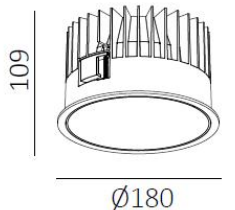

DL3541

30W Fixed Round Commercial Downlight

Description

Deep recessed & slim trim;
Interchangeable baffle in various finishing;
IP54 ingress protection;
Ultra low-glare;

Finish

Black/White

Material

Aluminium

165-210mm

165mm

200-210mm
5-25mm

TECHNICAL CHARACTERISTICS

Light source

Light source: Citizen 1205
Output (W): 25.2W (700mA, 36V)
Total power consumption (W): 30W
Color temperature: 2700K/3000K/4000K
CRI: ≥90
Photobiological risk: RG1
Real Lumen: 2245 lm
Qty Leds: 1
Lm/Real W: 81.64lm
Life Time: 50.000h L90B10
MacAdam steps: 3
UGR: <19

h(m)	E(lx)	Ø(m)
1	2717	Ø1.08
2	679.3	Ø2.16
3	304.9	Ø3.24
4	169.8	Ø4.32
5	108.7	Ø5.40

The photograph may not match the reference exactly. Please read the product description to identify the finish.